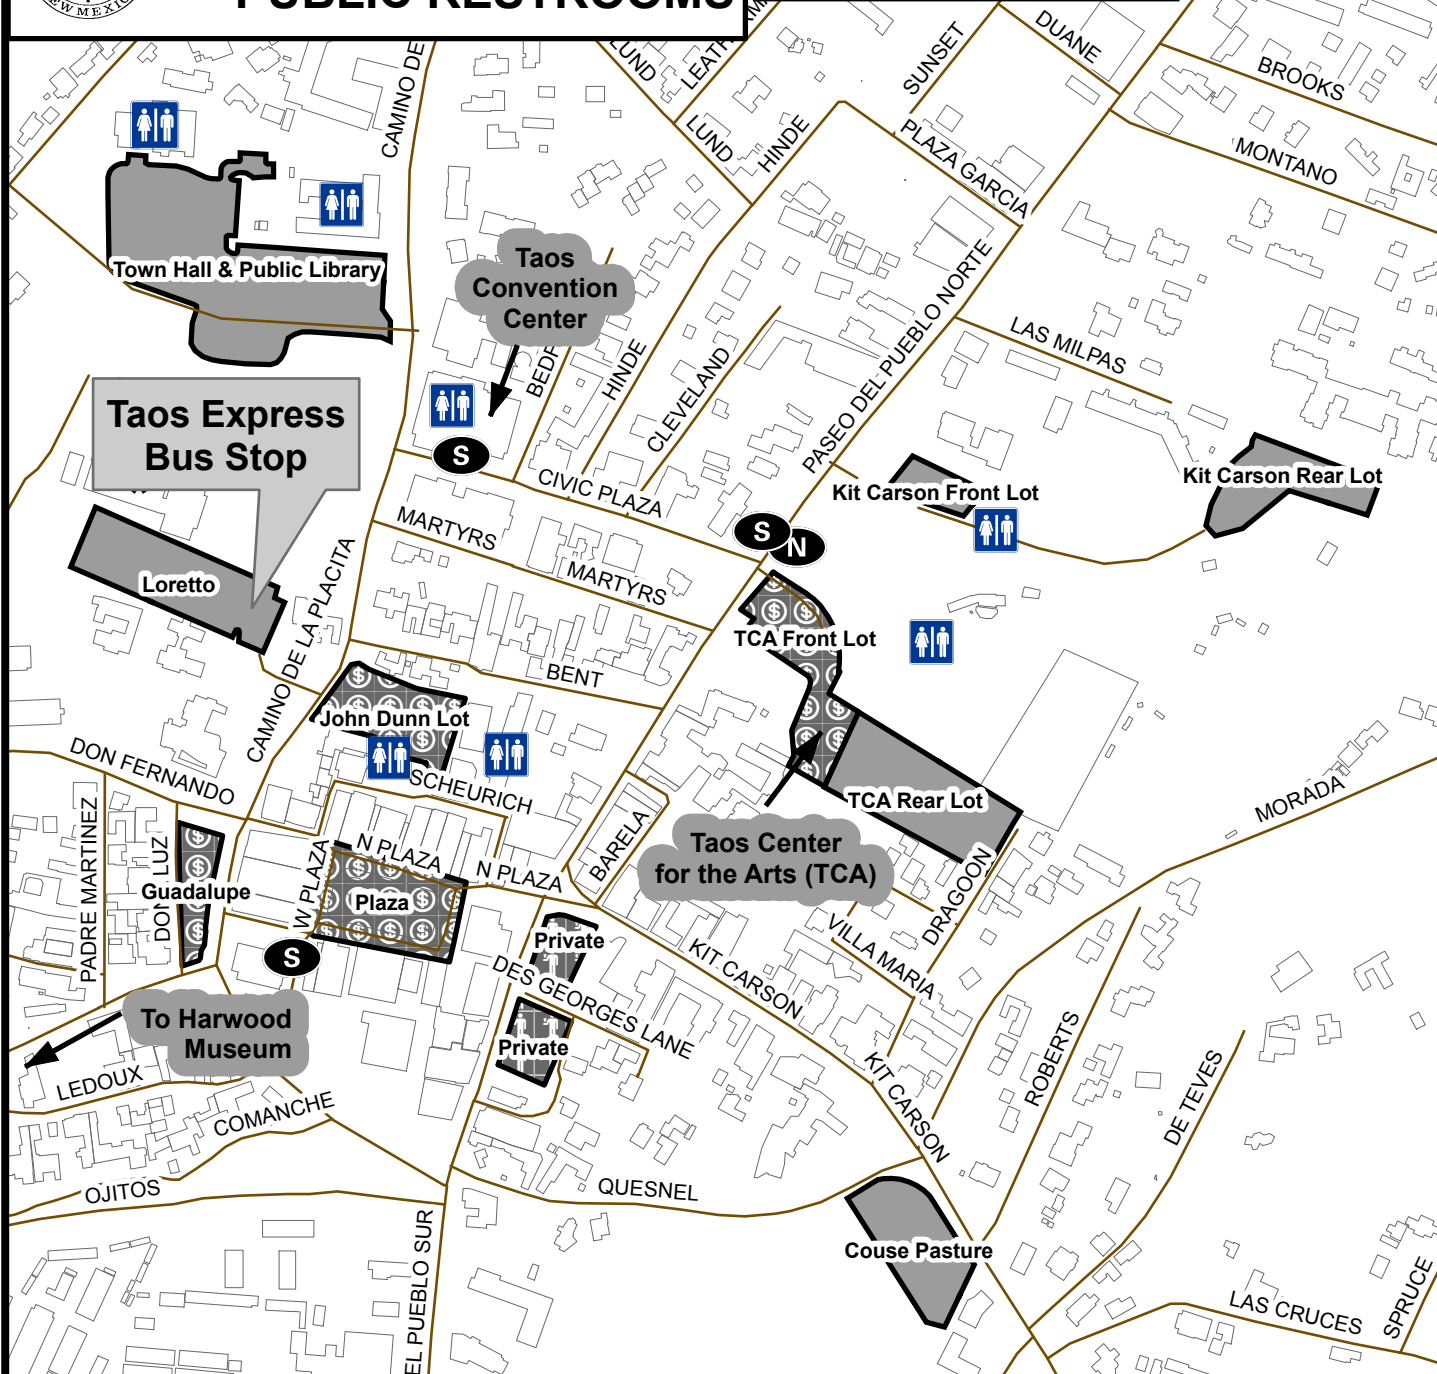

DOWNTOWN TAOS PARKING LOTS PUBLIC TRANSIT STOPS PUBLIC RESTROOMS

FOR MORE
INFORMATION PLEASE
CONTACT THE TOWN OF
TAOS TRANSIT DIVISION
AT (575) 751-4459

Legend

0 250 500 Feet

Chili Line Stop

- S Chili Line Stop - South
- N Chili Line Stop - North

Parking Lot Types

- Free
- Metered
- Paid with Attendant
- Building

Public Restroom

5/09